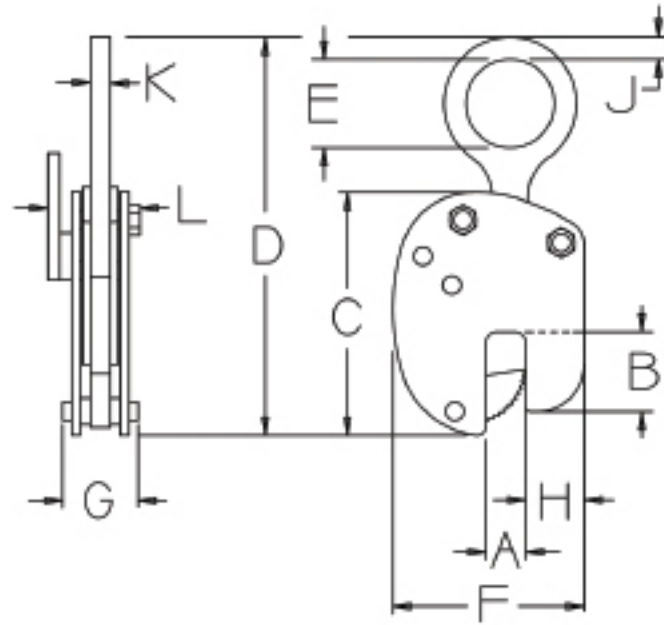

SAFETY CLAMPS MODEL PDS

	2 Tons	3 Tons	4 Tons	6 Tons
PRT #	PDS-2.0-A	PDS-3.0-A	PDS-4.0-A	PDS-6.0-A
A	0 - 1 5/8"	0 - 1 5/8"	0 - 2 1/8"	0 - 2 1/8"
B	4 3/4"	4 3/4"	5 3/8"	5 3/8"
C	9 1/2"	9 1/2"	12 1/4"	12 1/4"
D MAX	15 1/4"	15 1/4"	19"	19"
E	3"	3"	3 1/2"	3 1/2"
F	9 1/8"	9 1/8"	11 1/8"	11 1/8"
G	3 7/8"	3 7/8"	4 3/4"	4 3/4"
H	3"	3"	3"	3"
J	3/4"	3/4"	1"	1"
K	5/8"	5/8"	3/4"	3/4"
L	4 1/8"	4 1/8"	5 1/8"	5 1/8"
WT	32 lbs.	34 lbs.	55 lbs.	57 lbs.