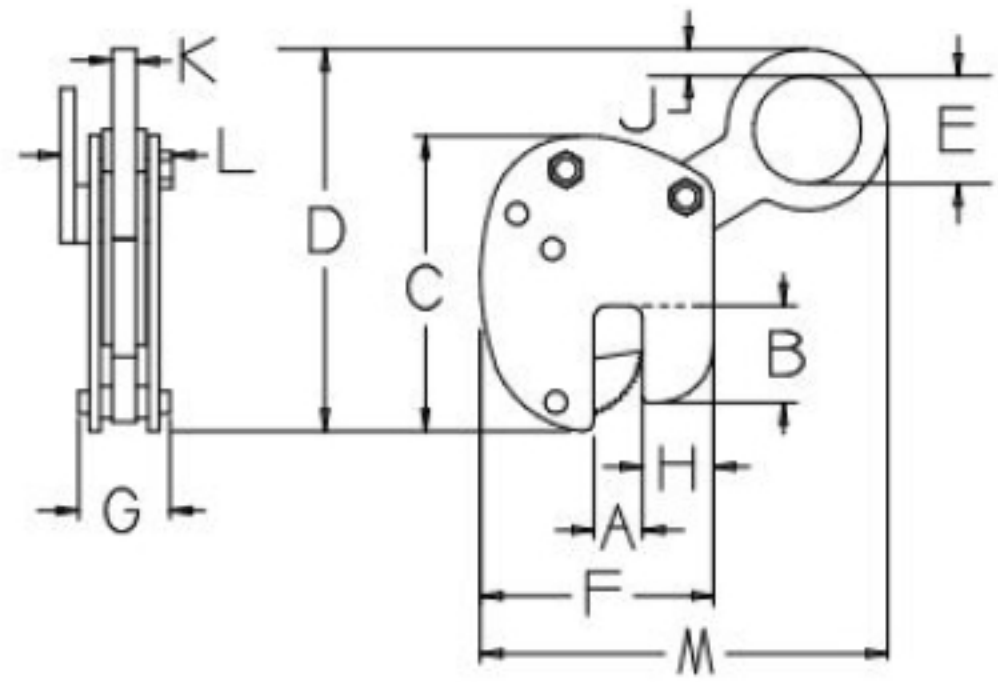

MODEL VL-BC DIMENSIONS

	1 Tons	2 Tons	3 Tons	4 Tons
PRT #	VLBC-1.0-A	VLBC-2.0-A	VLBC-3.0-A	VLBC-4.0-A
A	0 - 3/4"	0 - 1"	0 - 1"	0 - 1 1/4"
B	2 3/8"	4 1/8"	4 1/8"	4 5/8"
C	6 3/4"	9 1/4"	9 1/4"	11 5/8"
D MAX	10 5/8"	12 7/8"	12 7/8"	18"
E	2 1/2"	2 3/4"	2 3/4"	4"
F	5 3/4"	10 7/8"	10 7/8"	9 3/4"
G	2 1/2"	3 3/8"	3 3/8"	4 1/4"
H	1 5/8"	2 1/2"	2 1/2"	2 1/2"
J	5/8"	7/8"	7/8"	1"
K	5/8"	3/4"	3/4"	1"
L	3"	4"	4"	5"
M MAX	10 1/2"	12 3/4"	12 3/4"	17"
WT	10 lbs.	24 lbs.	26 lbs.	47 lbs.