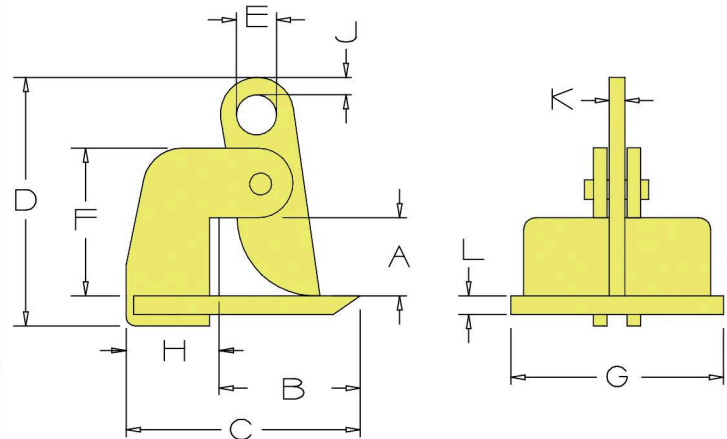

## Safety Clamps Model HLDW

	6 Ton/Pair	12 Ton/Pair	16 Ton/Pair
<b>A</b>	0 - 6"	0 - 6"	0 - 6"
<b>B</b>	6 7/8"	6 7/8"	7 3/4"
<b>C</b>	10 3/8"	10 3/8"	12"
<b>D MAX</b>	21"	21 1/8"	23 7/8"
<b>E</b>	2"	2"	2 1/2"
<b>F</b>	9 1/4"	9 1/4"	10 1/8"
<b>G</b>	9"	9 5/8"	11 3/8"
<b>H</b>	3 1/2"	3 1/2"	4 1/4"
<b>J</b>	1"	1"	1 1/8"
<b>K</b>	3/4"	3/4"	1"
<b>WT</b>	150 lbs./Pair	175 lbs./Pair	275 lbs./Pair