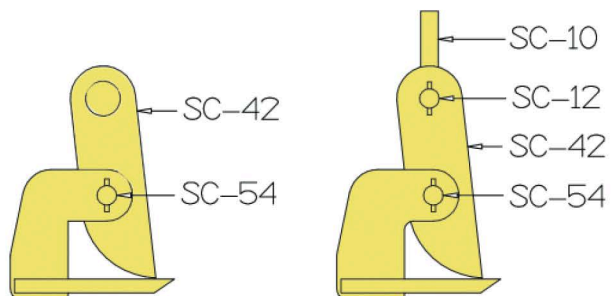

Safety Clamps, Inc.
1.800.456.2809

Part Number	Parts List for Models HL, HLW, HLD, and HLDW (All Capacities)
SC-10	Lifting Shackle for Models HLD and HLDW
SC-12	Lifting Shackle Pin for Models HLD and HLDW
SC-42	Gripping Cam
SC-54	Gripping Cam Body Pin