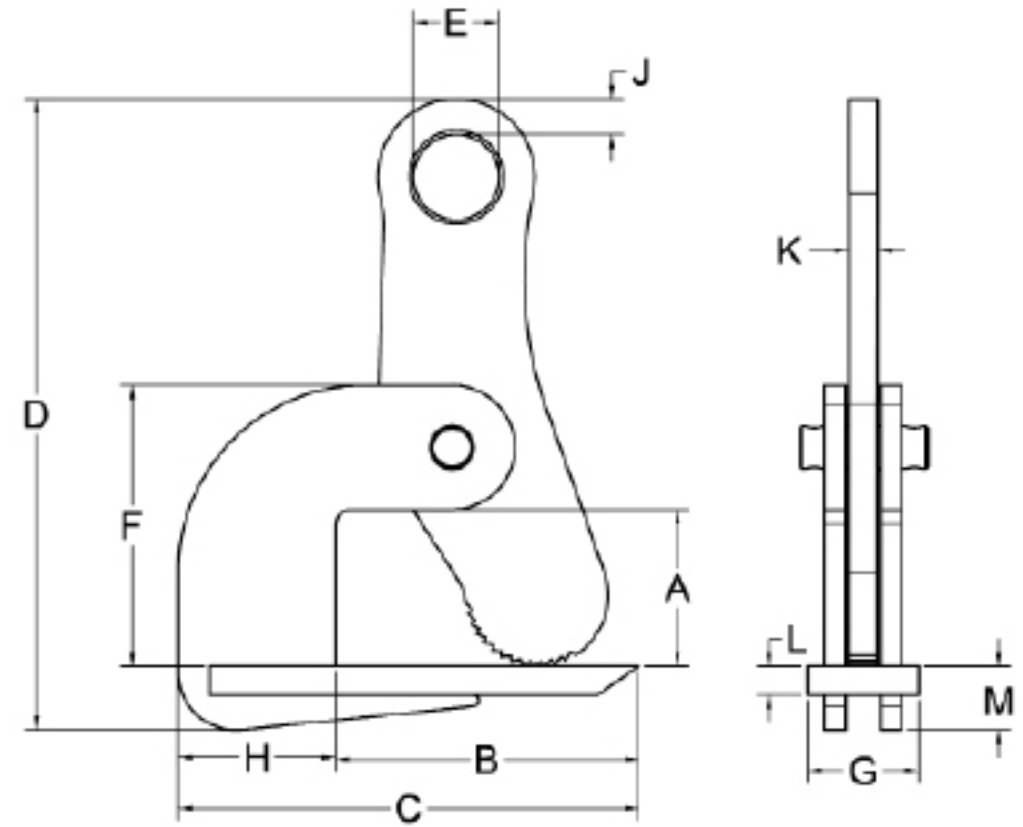

MODEL HL-SLIM DIMENSIONS

	1/4 Ton Each 1/2 Ton Per Pair	1/2 Ton Each 1 Ton Per Pair	1 Ton Each 2 Tons Per Pair	1.5 Tons Each 3 Tons Per Pair	3 Tons Each 6 Tons Per Pair
PRT #	HL-SLIM-0.5-A	HL-SLIM-1.0-A	HL-SLIM-2.0-A	HL-SLIM-3.0-A	HL-SLIM-6.0-A
A	0 - 1"	0 - 2 1/2"	0 - 2 1/2"	0 - 2 1/2"	0 - 2 1/2"
B	4"	5"	5"	5"	5"
C	6 1/8"	8"	8"	8 5/16"	8 5/16"
D MAX	6 1/2"	11"	11"	11 1/2"	11 1/2"
E	1 1/4"	1 1/2"	1 1/2"	1 1/2"	1 1/2"
F	2 5/8"	5"	5"	5"	5"
G	2"	2"	2"	2 1/4"	2 1/2"
H	2 1/8"	3"	3"	3 5/16"	3 5/16"
J	1/2"	5/8"	5/8"	5/8"	5/8"
K	1/2"	1/2"	5/8"	3/4"	3/4"
L	3/8"	1/2"	1/2"	3/4"	3/4"
M	7/8"	1 1/8"	1 1/8"	1 1/2"	1 1/2"
WT	9 lbs./Pair	20 lbs./Pair	23 lbs./Pair	30 lbs./Pair	33 lbs./Pair